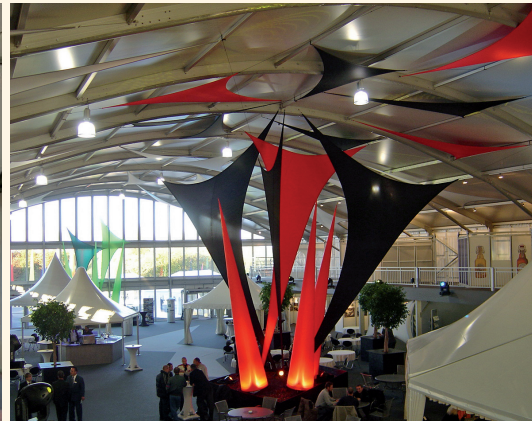

Partner of Losberger for tent lighting

FLUX is a steady Losberger-partner for tent and hall lightings for many years.

What would a festive tent be without festive lighting? What would your event be without an individual power supply? As Losberger-Partner we offer you from the lighting to the power supply/ cabling and emergency lighting to the installation/ disassembly of the lighting systems all from one source according to the high Losberger- quality

standards. Save additional time and effort for looking for the individual lighting specialist. Make use of the possibility to have a complete offer submitted including power supply and lighting.

FLUX tent – Planning, Calculating, Installing...

- Basic lighting - Emergency lighting - Electro-infrastructure

SERVICE – Teamplay FLUX and Losberger

FLUX works closely with Losberger for many years. A well-functioning team complements each other regarding technical and logistical coordination and with regards to deadlines. Use our know-how of qualified employees which are used to work self-reliant.

Are you interested?

Feel free to speak to Losberger regarding the FLUX partner services.